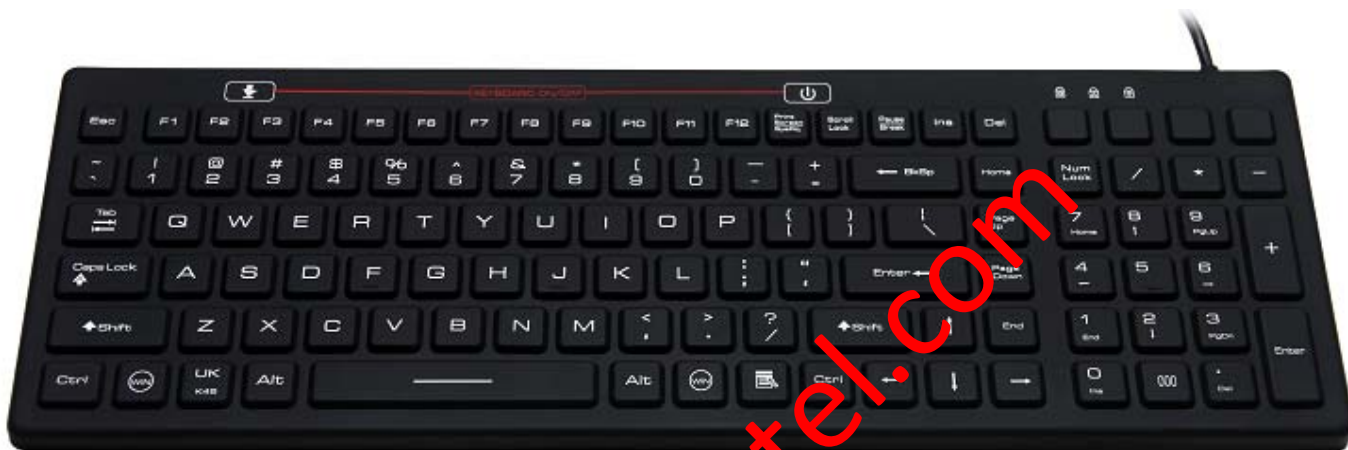

Model: SK312

## Washable and Antibacterial rigid silicone keyboard

- A specially designed industrial keyboard made by Inputel, washable, made of rigid silicone
- With keyboard ON/OFF switch
- Rubberized surface provides comfortable use of typing
- Compatibility: Microsoft® Windows® 7/Vista®/XP/2000/ME/98
- Language: All the languages compatible with Windows®
- Communication: USB2.0
- Key layout: 100 keys
- Dimensions: 380(L) x 130(W) x 10(T) mm
- Protection level: IP68
- Approvals: CE, FCC, RoHS & WEEE