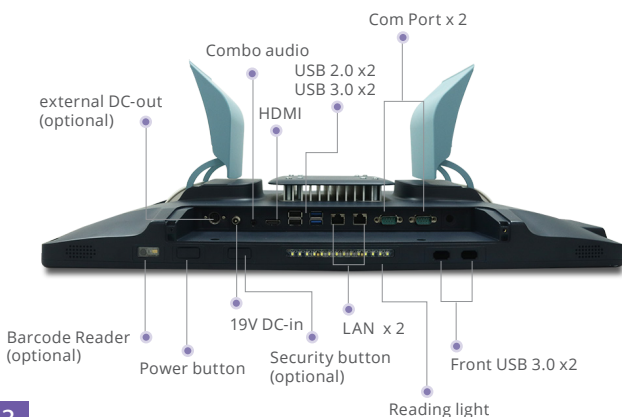

Medical Cart Computer

Venus-224/244

22",24" Dual Hot Swappable Battery Medical Cart Computer

Features

- Intel 10nm Tiger Lake processor.
- Security protect while away : LCD auto turn-off.
- Telemedicine solution integration.
- Dual hot swappable battery design
- Customize alarm LED and physical button

Specifications

Main Specifications

	Venus-224	Venus-244
Processor	Intel® 10nm 11 gene. Tiger Lake i7/i5/i3/Celeron	
System Memory	DDR4 up to 16GB	
OS Support	Microsoft® Windows 10 (64bit) Ubuntu 20.04 LTS IGEL (thin client solution)	
Graphics	Intel® UHD Graphics	
Storage	m.2 SSD up to 1TB	
Wireless Communication	802.11 ax/ac/a/b/g/n + BT 4.0 (optional)	
Touch	PCT (optional)	
Speaker	3W x2	
Trusted Platform Module	TPM 2.0	
Security	Smart Card Reader (optional) Imprivata RFID reader (optional) Barcode reader (optional)	
Waterproof	Front IP65 ; rear IPX1	

Display

	21.5"	23.8"
Display Size	21.5"	23.8"
Resolution	FHD 1920 x 1080	
Max. Colors	16.7M	
Contrast Ratio	3000:1	
Luminance (cd/m2)	250	

I/O

USB	Rear I/O : USB 3.0 x2, USB 2.0 x2 Front button I/O : USB 3.0 x2
Video Out	HDMI 1.4 x1
COM	COM port x2
Audio	Combo audio port x1
Ethernet	1.5kv isolated Gigabit LAN x2
DC-in	19V DC-in x1